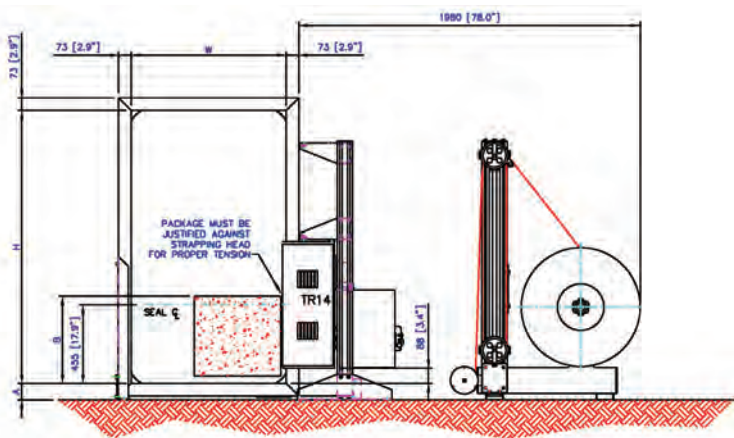

## Side Seal Machine Fixed Head

**Fixed Head  
Fixed Track  
Unitizing Machine**

Optional: Mobility Frame

### Standard Features

- Fixed head & fixed track
- TR strapping head of your choice: TR14, TR14HD, TR18, or TR19HT
- Electric operation
- 460 VAC, 3 phase, 60Hz
- Can be integrated with power conveyors for fully automatic use
- Can be coupled with gravity conveyors for semi-automatic use
- Uses both polypropylene and polyester strapping 3/8" x .019 - 3/4" x .050
- Indexing head also available

### Specifications

<b>Max. Package Size:</b>	Within arch size
<b>Tension:</b>	1500 lbs.
<b>Electrical Supply:</b>	460 VAC, 60 Hz, 3 phase
<b>Strap Sizes:</b>	3/8" x .019, 1/2", 5/8", 3/4" Polypropylene or polyester
<b>Arch Sizes:</b>	Modular