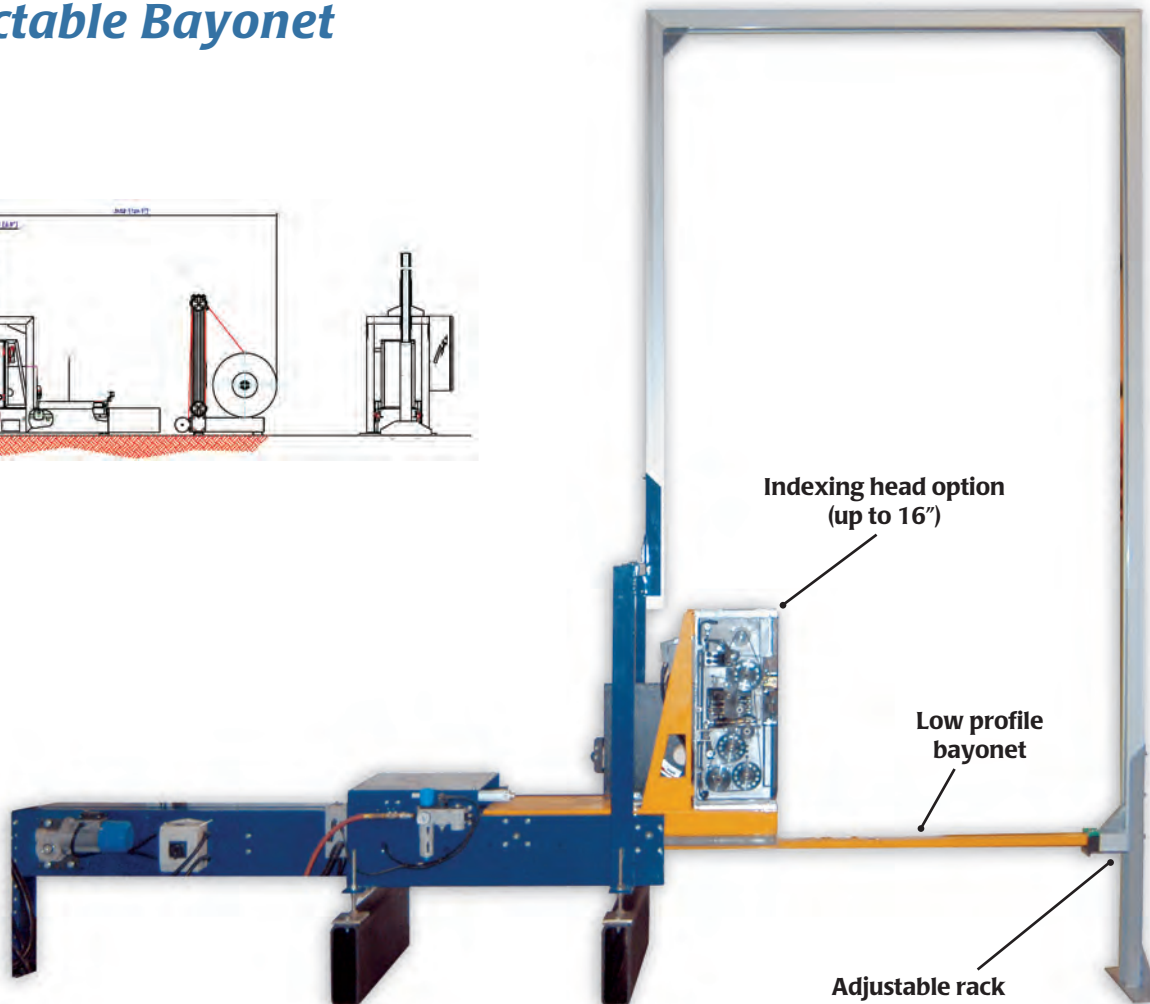

### Standard Features

- Fixed head & fixed track
- TR strapping head of your choice: TR14, TR14HD, TR18, or TR19HT
- Electric operation
- 460 VAC, 3 phase, 60Hz
- Can be integrated with power conveyors for fully automatic use
- Can be coupled with gravity conveyors for semi-automatic use
- Uses both polypropylene and polyester strapping 3/8" x .019 - 3/4" x .050
- Indexing head also available

## Side Seal Machines Indexing Head with Retractable Bayonet