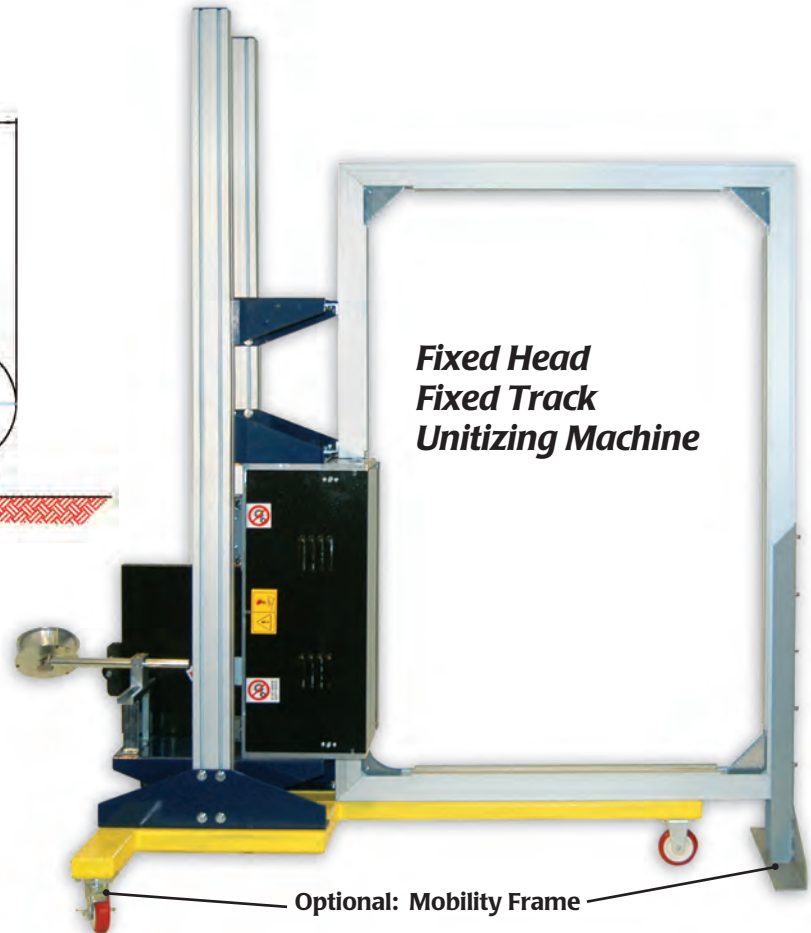

## Side Seal Machine Fixed Head

**Fixed Head  
Fixed Track  
Unitizing Machine**

Optional: Mobility Frame

### Standard Features

- Fixed head & fixed track
- TR strapping head of your choice: TR14, TR14HD, TR18, or TR19HT
- Electric operation
- 460 VAC, 3 phase, 60Hz
- Can be integrated with power conveyors for fully automatic use
- Can be coupled with gravity conveyors for semi-automatic use
- Uses both polypropylene and polyester strapping 3/8" x .019 - 3/4" x .050
- Indexing head also available