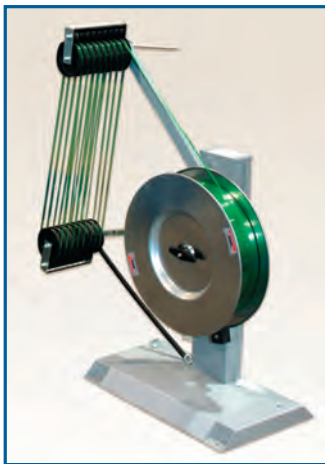

PHZU

POLYCHEM[®]
PLASTIC STRAPPING SYSTEMS

AUTOMATIC STRAPPING MACHINE

***Save Up To
70%
of Packaging
Weight by
Replacing
Stretch Wrap***

- ***Horizontal Unitizer***
- ***Side Compression***
- ***High Tension Strapping Head***

PHZU Horizontal Unitizer Strapping Machine

Polychem's standard horizontal unitizer machine can be customized to meet your specific packing needs. They provide the same reliability and robust construction of the larger machines. These machines can be integrated with powered conveyors for fully automatic processes or they can be coupled with gravity conveyor for semi-automatic processes. Horizontal Unitizer works great on pavers, glass, bottles, crates (tomato, cheese) and many other applications.

Optional Features

- Side squaring with pneumatic cylinder
- Infeed conveyor
- Outfeed conveyor
- Spare head
- Fully operational test stand
- Touch screen operator interface panel
- PLC modem connection

Specifications

- Allen Bradley PLC
- 480 VAC/3 phase, 60Hz, 20 Amp service required
- TR strapping head of your choice: TR14, TR14HD, TR18, or TR19HT
- Electric operation
- Uses both polypropylene and polyester