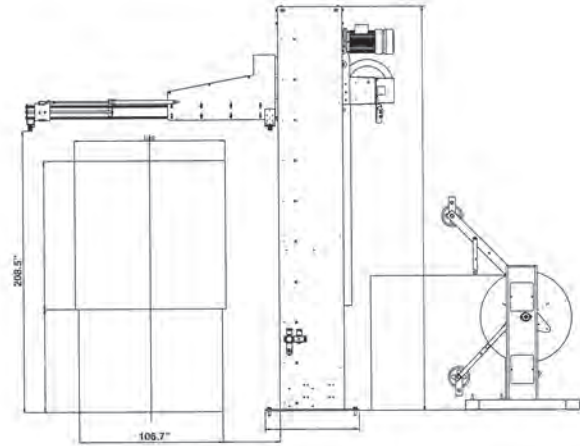

Dispenser

Control box

Dimensions

Note: Dimensions may vary based on applications.

OMS HEAD CHOICES

TECHNICAL SPECIFICATIONS	TR14	TR14HD	TR18	TR19HT
Strap Type	PP-PET	PP-PET	PET	PET
Strap Width	from .37" to .62"		from .50" to .75"	from .50" to .75"
Strap Thickness	from .019" to .030"		from .030" to .050"	from .030" to .050"
Maximum Pack Tensioning	400 lbs.		900 lbs	1500 lbs
Continuous Use Tensioning	200 lbs.	400 lbs.	600 lbs	1500 lbs
Utilization Temperature	32° - 120°F			
Noise Level	70 Db			