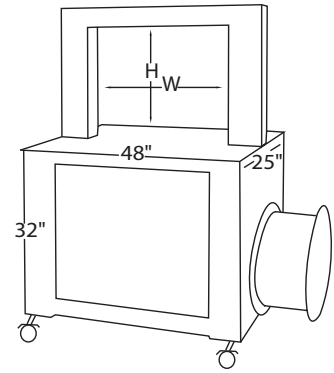

PC1000P *Special Order Only - Strapping Machine*

The PC1000P (with dual press) is ideal to strap compressible material such as corrugated papers, paper sheets, plastic sheets, bags...etc.

Dimensions

PC 1000P Compact

PC 1000P Standard

Call 1.800.548.9557 for available arch sizes

Standard Features

- **Dual Pneumatic Press**
Offers better product stability and containment.
- **Robust & Compact Mechanical Strapping Head**
The PC1000P uses the latest DC brushless motor technology to provide the highest level of accuracy and reliability.
- **Free Access to Strap Guides**
Free and quick access to the strap guides without the use of tools.
- **Waist-high Quick Coil Change**
Ergonomic and quick change design makes coil changes simpler than ever.
- **Waist-high Auto Strap Feeding**
User friendly design. Easy strap loading.
- **Ergonomic Cycle Initiation**
Easy access operating control panel and foot bar switch.

Options

- **Photo-Eye Switch**
- **Rear Foot Bar Switch**
- **Lower Adjustable Table Height (30"-32")**
- **Max. Tension up to 100 lbs (for 9 mm, 1/2")**

Movable Controls

Locking Castors

Save time and money with **Polychem XL Strap**

- MAS50XL - 5mm x 30,000'
- MAS60XL - 6mm x 29,000'
- MAS90XL - 9mm x 18,000'

Specifications

Cycle Rate:	Compact: 47 straps per minute	Standard: 44 straps per minute
Package Weight:	Up to 100 lbs.	
Strap Tension:	Up to 70 lbs. (5mm, 6mm, 9mm, 1/4, 3/8, 1/2) Up to 100 lbs. (12mm, 1/2)	
Polypropylene Strap:	5mm, 6mm, 9mm, 12mm 1/4, 3/8, 1/2	
Electrical Requirements:	110V, 220V, 230V, 50/60Hz 1PH	
Shipping Weight:	500 lbs.	