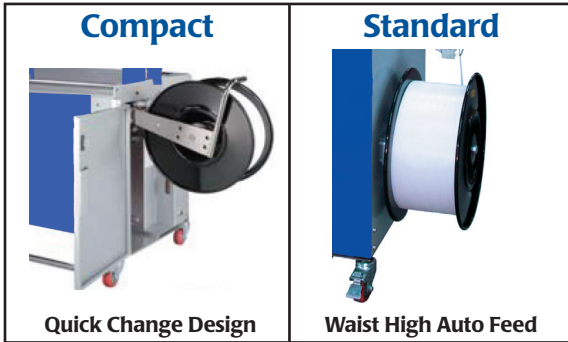

PC1000P

POLYCHEM[®]
PLASTIC STRAPPING SYSTEMS

AUTOMATIC STRAPPING MACHINE

***UP TO
47
STRAPS PER
MINUTE!***

- ***Dual Pneumatic Press***
- ***DC Brushless Motor Technology***
- ***Waist High Auto Strap Feeding***

PC1000P *Special Order Only - Strapping Machine*

The PC1000P (with dual press) is ideal to strap compressible material such as corrugated papers, paper sheets, plastic sheets, bags...etc.

Dimensions

PC 1000P Compact

PC 1000P Standard

Call 1.800.548.9557 for available arch sizes

Standard Features

- **Dual Pneumatic Press**
Offers better product stability and containment.
- **Robust & Compact Mechanical Strapping Head**
The PC1000P uses the latest DC brushless motor technology to provide the highest level of accuracy and reliability.
- **Free Access to Strap Guides**
Free and quick access to the strap guides without the use of tools.
- **Waist-high Quick Coil Change**
Ergonomic and quick change design makes coil changes simpler than ever.
- **Waist-high Auto Strap Feeding**
User friendly design. Easy strap loading.
- **Ergonomic Cycle Initiation**
Easy access operating control panel and foot bar switch.

Options

- **Photo-Eye Switch**
- **Rear Foot Bar Switch**
- **Lower Adjustable Table Height (30"-32")**
- **Max. Tension up to 100 lbs (for 9 mm, 1/2")**

Movable Controls

Locking Castors

Save time and money with **Polychem XL Strap**