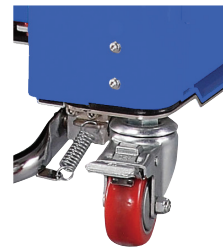

PC1000P *Special Order Only - Strapping Machine*

The PC1000P (with dual press) is ideal to strap compressible material such as corrugated papers, paper sheets, plastic sheets, bags...etc.

Dimensions

PC 1000P Compact

PC 1000P Standard

Call 1.800.548.9557 for available arch sizes

Standard Features

- **Dual Pneumatic Press**
Offers better product stability and containment.
- **Robust & Compact Mechanical Strapping Head**
The PC1000P uses the latest DC brushless motor technology to provide the highest level of accuracy and reliability.
- **Free Access to Strap Guides**
Free and quick access to the strap guides without the use of tools.
- **Waist-high Quick Coil Change**
Ergonomic and quick change design makes coil changes simpler than ever.
- **Waist-high Auto Strap Feeding**
User friendly design. Easy strap loading.
- **Ergonomic Cycle Initiation**
Easy access operating control panel and foot bar switch.

Options

- **Photo-Eye Switch**
- **Rear Foot Bar Switch**
- **Lower Adjustable Table Height (30"-32")**
- **Max. Tension up to 100 lbs (for 9 mm, 1/2")**

Movable Controls

Locking Castors

Save time and money with **Polychem XL Strap**