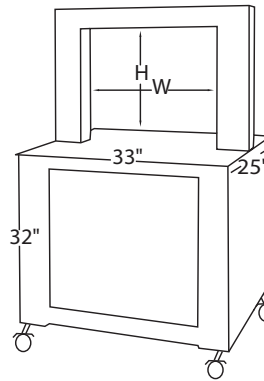

PC1000P *Special Order Only - Strapping Machine*

The PC1000P (with dual press) is ideal to strap compressible material such as corrugated papers, paper sheets, plastic sheets, bags...etc.

Dimensions

PC 1000P Compact

Options

- **Photo-Eye Switch**
- **Rear Foot Bar Switch**
- **Lower Adjustable Table Height (30"-32")**
- **Max. Tension up to 100 lbs (for 9 mm, 1/2")**

Movable Controls

Locking Castors

Save time and money with **Polychem XL Strap**

- MAS50XL - 5mm x 30,000'
- MAS60XL - 6mm x 29,000'
- MAS90XL - 9mm x 18,000'

Specifications

Cycle Rate:	Compact: 47 straps per minute	Standard: 44 straps per minute
Package Weight:	Up to 100 lbs.	
Strap Tension:	Up to 70 lbs. (5mm, 6mm, 9mm, 1/4, 3/8, 1/2) Up to 100 lbs. (12mm, 1/2)	
Polypropylene Strap:	5mm, 6mm, 9mm, 12mm 1/4, 3/8, 1/2	
Electrical Requirements:	110V, 220V, 230V, 50/60Hz 1PH	
Shipping Weight:	500 lbs.	